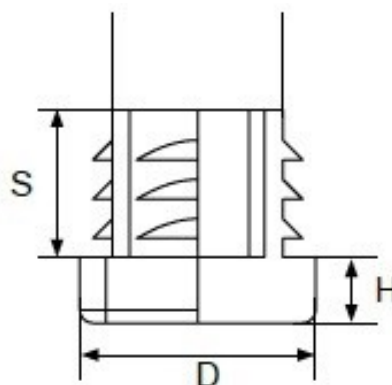

PRODUCT SHEET

Description:

Insert Glide For Square Tubes, 20x20mm, PE, Black

Item number:

10.03.050-0

Units	Box	Carton	HS Code	Barcode
Pcs.	1	2500	3901908099	 5704866007276

Color	D diameter	S shaft	H height
Black	12 x 12 mm	11,6 mm	4,0 mm
Black	16 x 16 mm	12 mm	5,0 mm
Black	18 x 18 mm	11 mm	5,0 mm
Black	20 x 20 mm	12 mm	5,0 mm
White	20 x 20 mm	12 mm	5,0 mm
Black	22 x 22 mm	14 mm	5,0 mm
Black	25 x 25 mm	13,5 mm	5,0 mm
White	25 x 25 mm	13,5 mm	5,0 mm
Black	30 x 30 mm	13,5 mm	5,0 mm
Black	40 x 40 mm	14 mm	5,0 mm
Black	50 x 50 mm	19 mm	5,0 mm
Black	60 x 60 mm	19 mm	5,0 mm